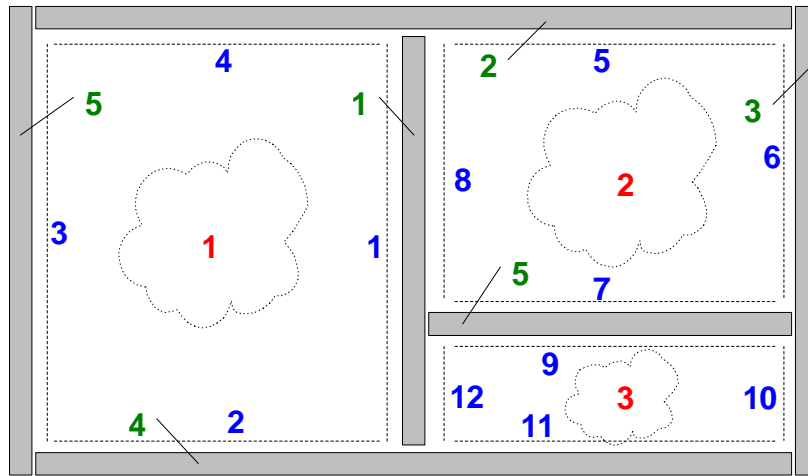

IFC R2.0 Object Diagram - Space to Wall connection

DRAWN BY JIRI HIETANEN / BLIS - PROJECT	REVISED 19.6.2000
---	----------------------

Spaces
Space boundaries
Walls