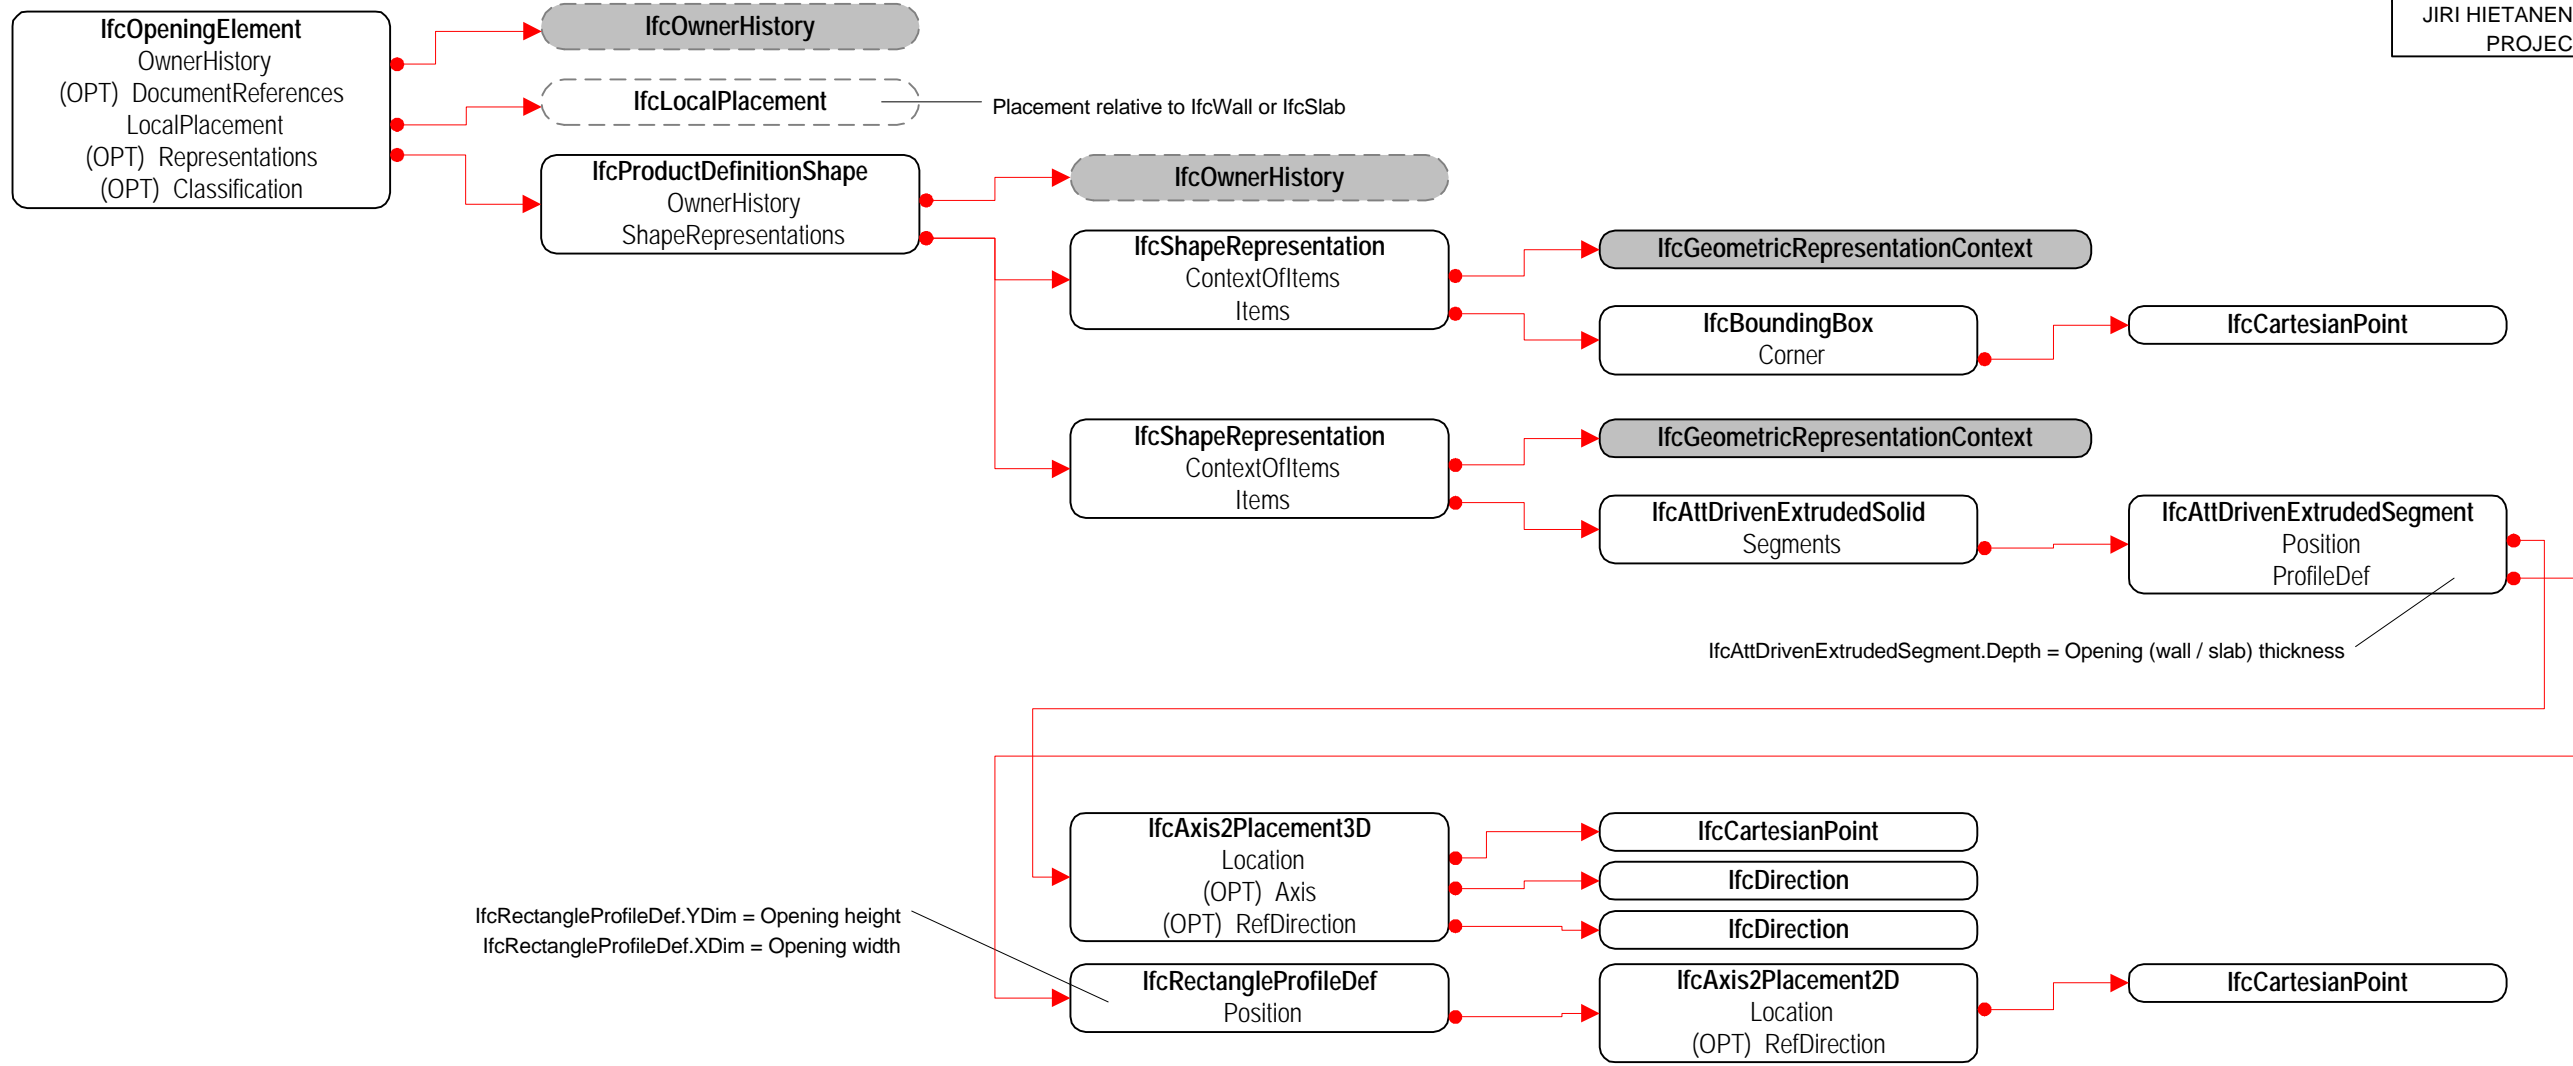

IFC R2.0 Object Diagram - IfcOpeningElement

DRAWN BY JIRI HIETANEN / BLIS - PROJECT	REVISED 11.11.1999
---	-----------------------

Local coordinate system for IfcWall
 Local coordinate system for IfcOpeningElement
 Local coordinate system for IfcExtrudedSegment